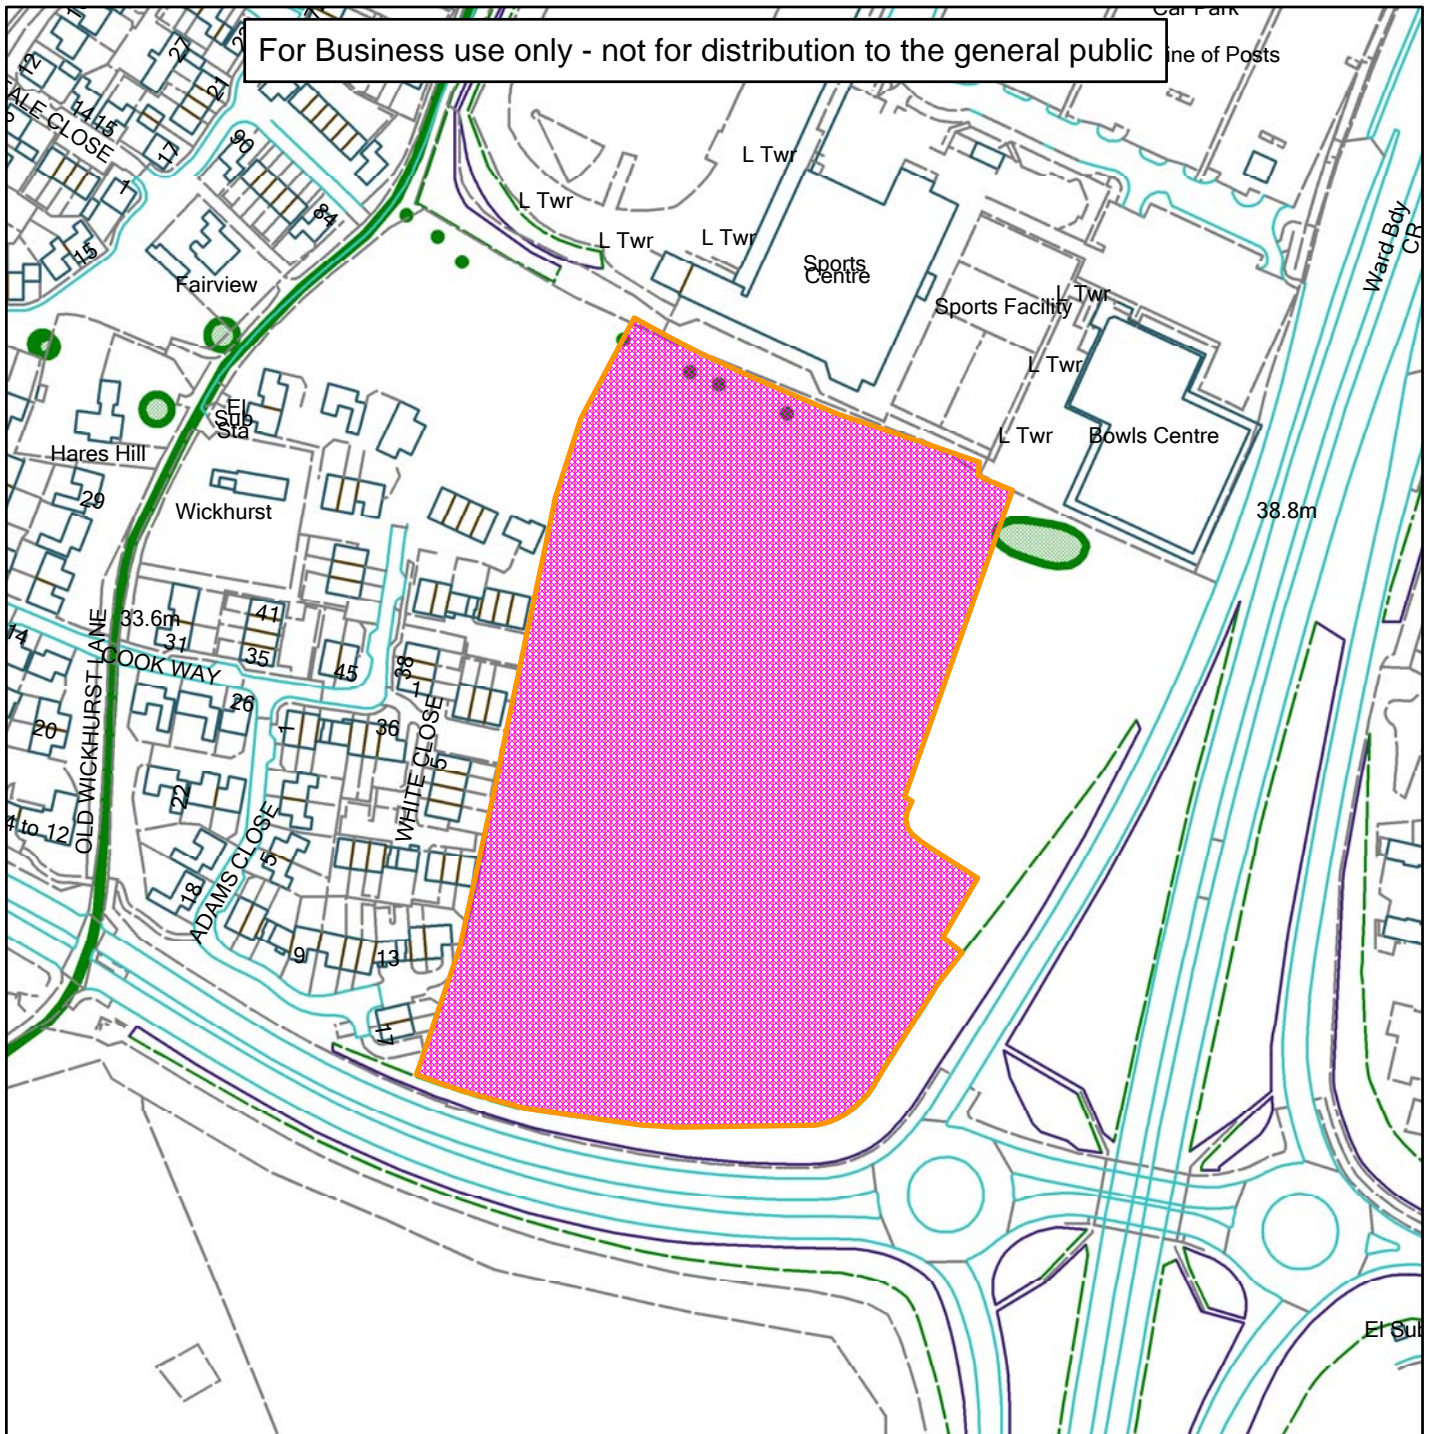

Land South of Broadbridge Heath Leisure Centre

For Business use only - not for distribution to the general public

Scale: 1:2,500

Reproduced from the Ordnance Survey map with permission of the Controller of Her Majesty's Stationery Office © Crown Copyright 2012.

Unauthorised reproduction infringes Crown Copyright and may lead to prosecution or civil proceedings.

Organisation	Horsham District Council
Department	
Comments	
Date	26/01/2017
MSA Number	100023865